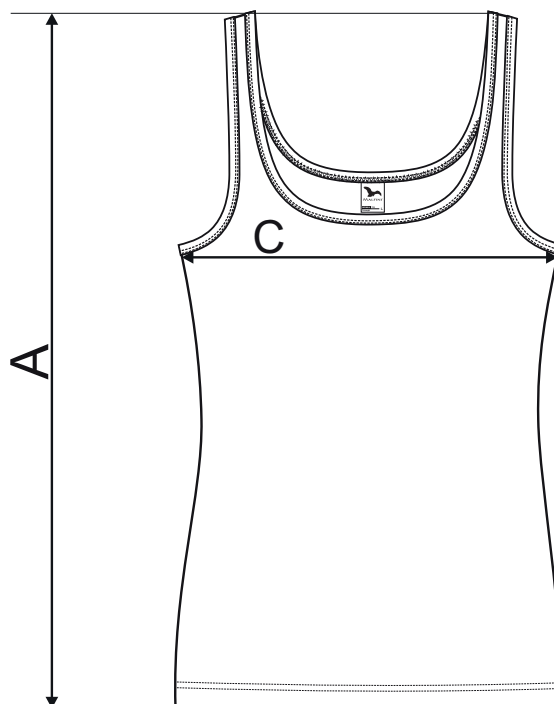

C36 CamoTriumph ♀

SIZE SPECIFICATION [cm]

NEW

size	XS	S	M	L	XL	2XL
A	60	61	62	64	66	68
C	34	38	42	46	50	56

SIZE SPECIFICATION [cm]

ORIGINAL

size	XS	S	M	L	XL	2XL
A	60	61	62	63	65	68
C	34	38	42	46	50	54

All size specifications listed are in cm. Accepted tolerance of up to ± 5%.