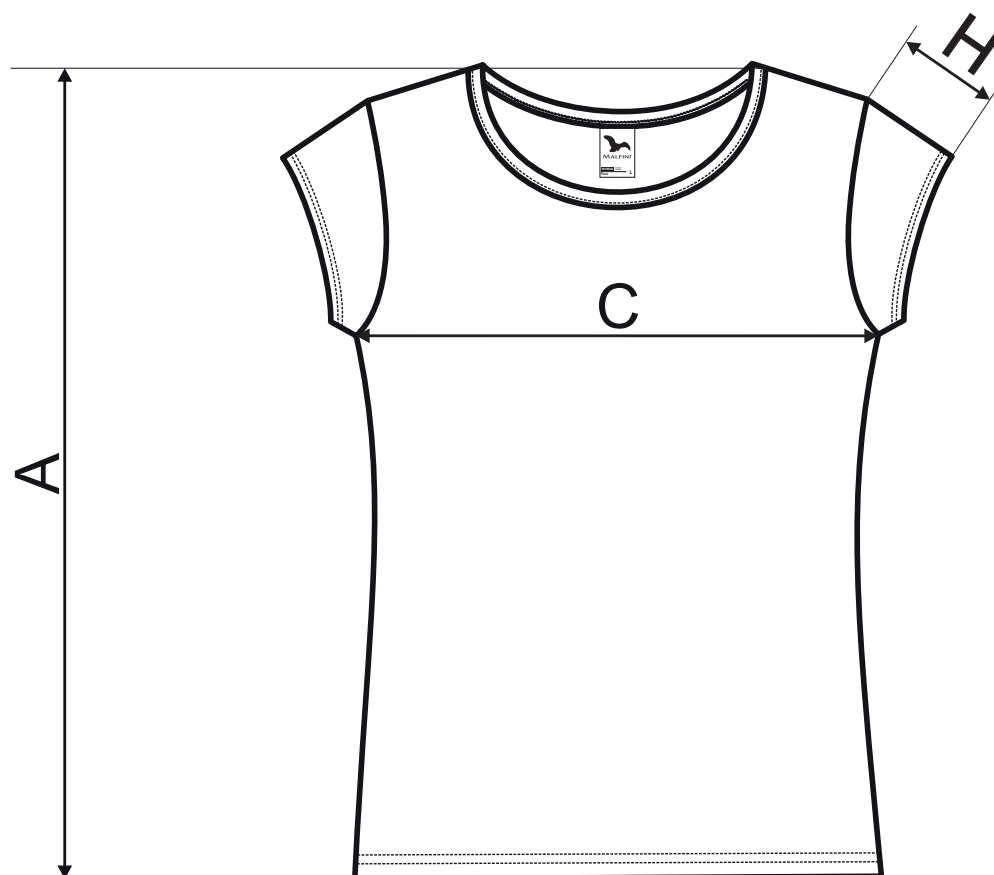

# 122 Pure ♀

## SIZE SPECIFICATION [cm]

**NEW**

size	XS	S	M	L	XL	2XL	3XL
A	60	62	64	66,5	69	71,5	74
C	38	42	46	50	56	62	68
H	9	10	11	12	13	14	15

All size specifications listed are in cm. Accepted tolerance of up to ± 5%.