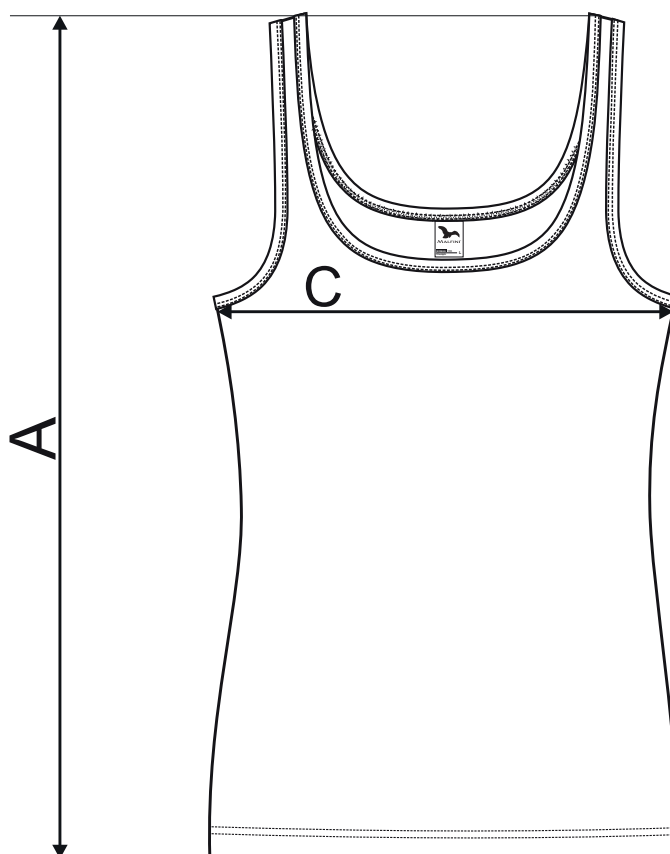

136 Triumph ♀

SIZE SPECIFICATION [cm]

NEW

size	XS	S	M	L	XL	2XL
A	60	61	62	64	66	68
C	34	38	42	46	50	56

All size specifications listed are in cm. Accepted tolerance of up to ± 5%.

STANDARD
100
PG020 153249
OETI