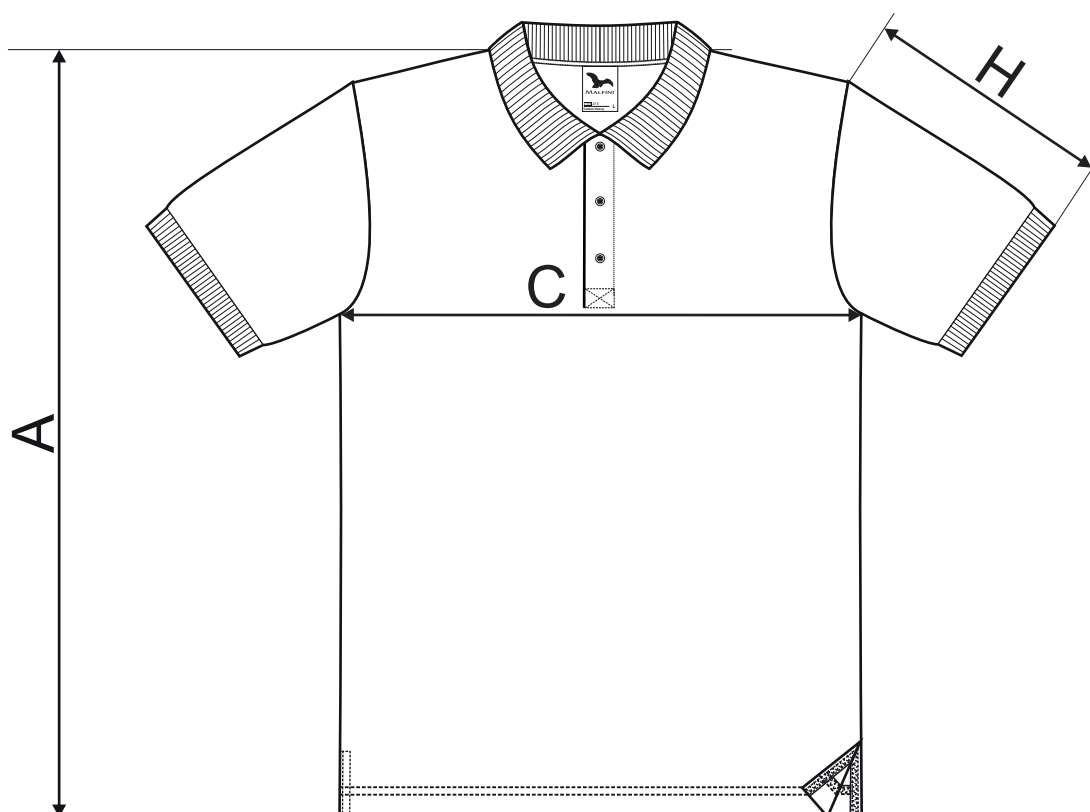

215 Cotton Heavy ♂

SIZE SPECIFICATION [cm]

NEW

size	S	M	L	XL	2XL	3XL
A	71	73,5	76	78,5	81	83,5
C	46	50	54	58	63	69
H	22	23	24	25	26	27

All size specifications listed are in cm. Accepted tolerance of up to $\pm 5\%$.