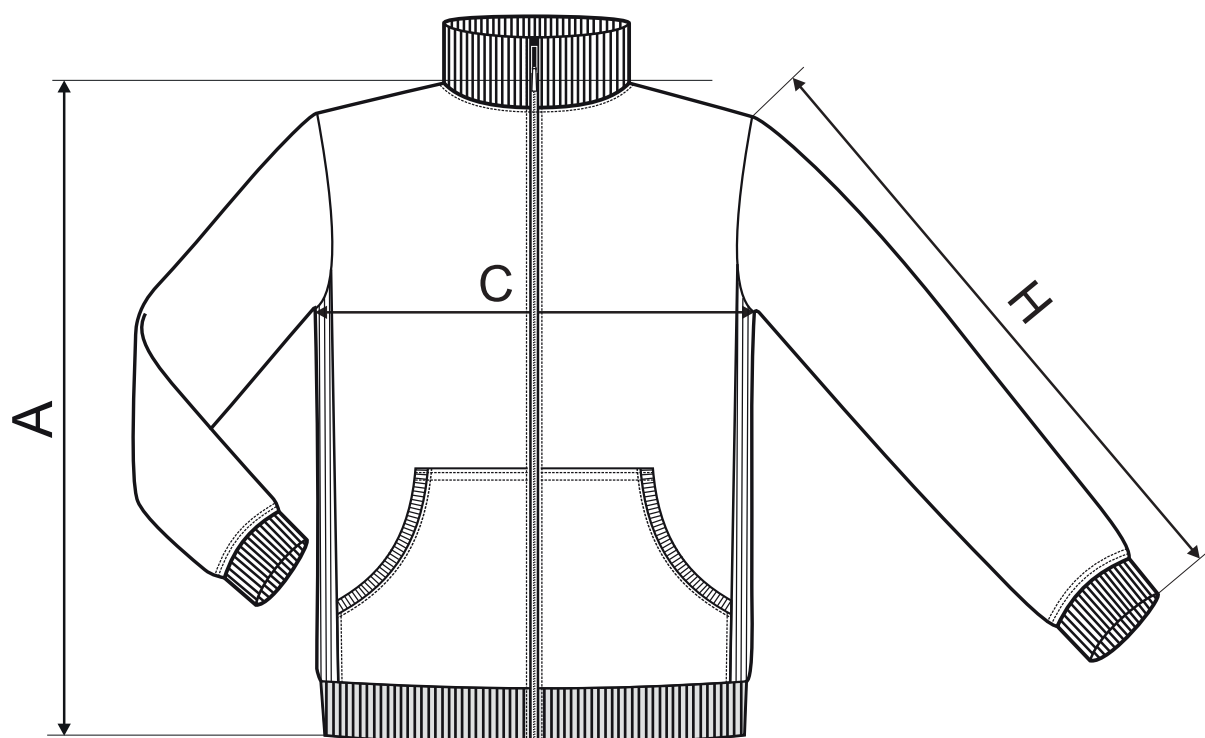

407 Adventure ♂

SIZE SPECIFICATION [cm]

NEW

size	S	M	L	XL	2XL	3XL
A	70	72	74	76	78	80
C	52	56	60	64	69	75
H	65	66	67	68	69	70

SIZE SPECIFICATION [cm]

ORIGINAL

size	S	M	L	XL	2XL	3XL
A	70	72	74	76	78	78
C	51	55	60	64	68	74
H	63	65	67	69	71	71

All size specifications listed are in cm. Accepted tolerance of up to $\pm 5\%$.

STANDARD
100
PG020 153249
OETI

amfori 
Trade with purpose