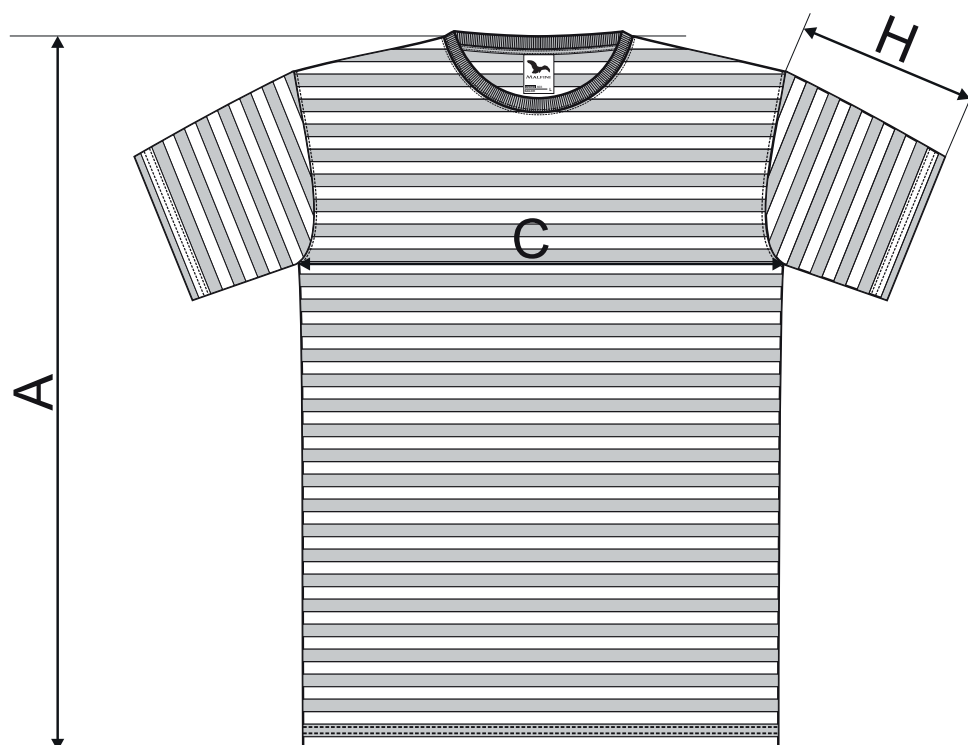

803 Sailor

SIZE SPECIFICATION [cm]

NEW

size	XS	S	M	L	XL	2XL	3XL
A	66	69	72	75	78	81	84
C	44	48	52	56	60	65	71
H	19	20	21	22	23	24	25

SIZE SPECIFICATION [cm]

ORIGINAL

size	XS	S	M	L	XL	2XL
A	66	69	72	75	78	80
C	47	50	53	56	59	62
H	18	19	20	21	21,5	22

All size specifications listed are in cm. Accepted tolerance of up to $\pm 5\%$.

STANDARD
100
PG020 153249
OETI

amfori 
Trade with purpose