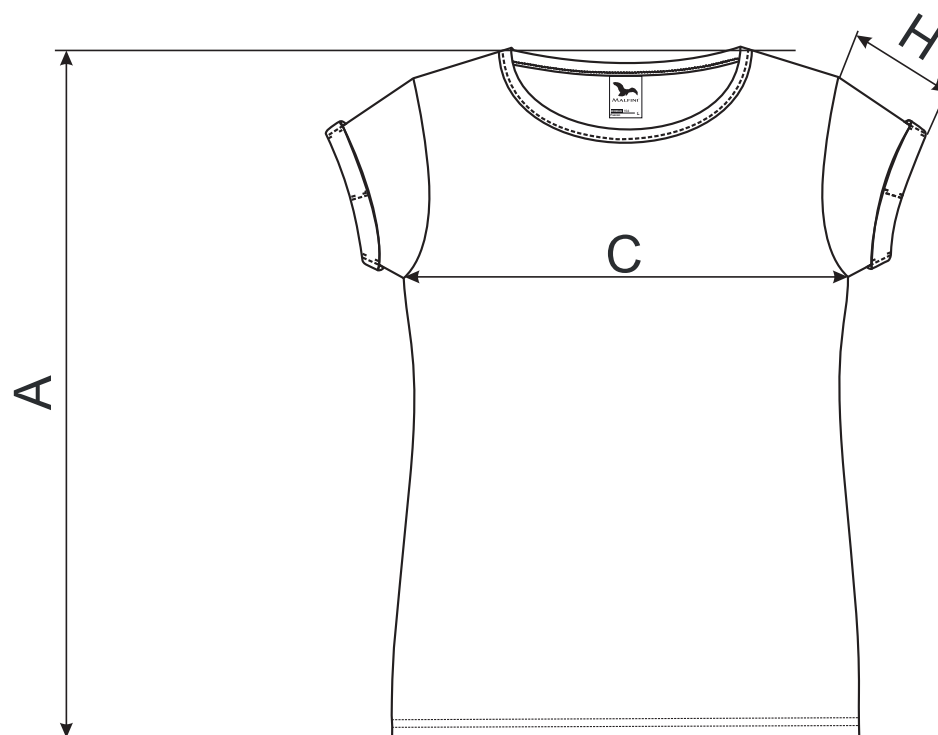

164 Fusion ♀

SIZE SPECIFICATION [cm]

NEW

size	XS	S	M	L	XL	2XL
A	61	63,5	66	68,5	71	73,5
C	44	48	52	56	62	68
H	8	9	10	11	12	13

SIZE SPECIFICATION [cm]

ORIGINAL

size	XS	S	M	L	XL	2XL
A	64	65	66	67	69	71
C	44	48	52	56	60	64
H	8	8	9	10	11	12

All size specifications listed are in cm. Accepted tolerance of up to ± 5%.

STANDARD
100
PG020 153249
OETI

amfori 
Trade with purpose