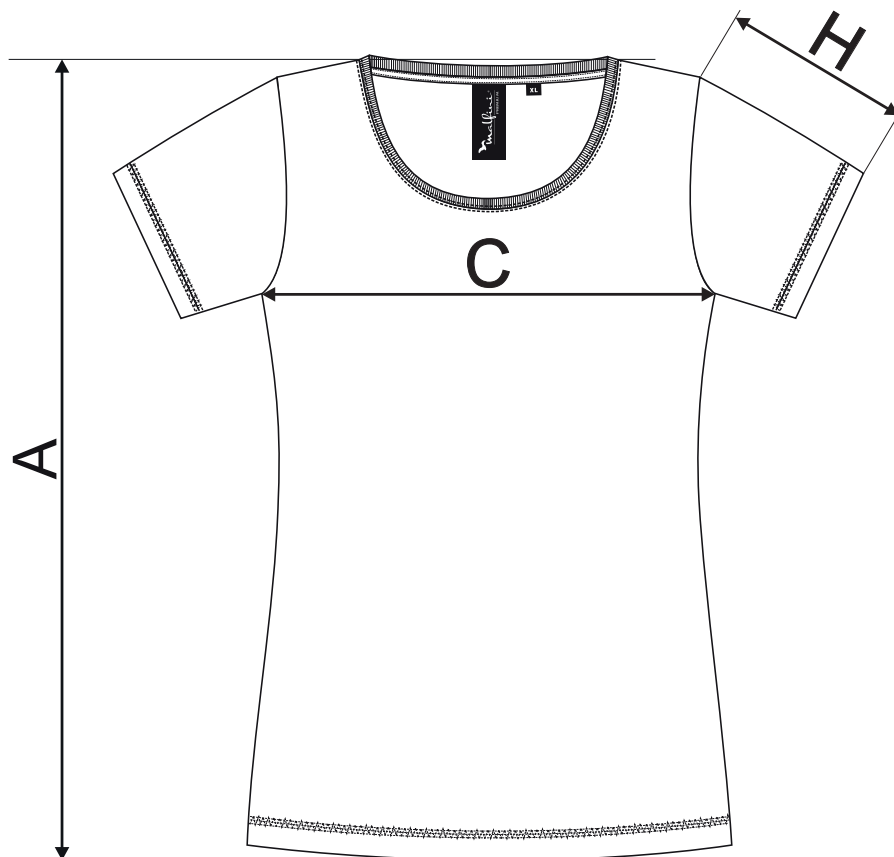

152 ACTION ♀

SIZE SPECIFICATION [cm]

NEW

size	XS	S	M	L	XL	2XL
A	61	63	65	67,5	70	72,5
C	36	40	44	48	54	60
H	15,5	16,5	17,5	18,5	19,5	20,5

SIZE SPECIFICATION [cm]

ORIGINAL

size	XS	S	M	L	XL	2XL
A	61	62	63	65	66	69
C	36	40	44	48	53	58
H	15	16	17	18	19	20

All size specifications listed are in cm. Accepted tolerance of up to $\pm 5\%$.

STANDARD
100
PG020 153249
OETI

amfori 
Trade with purpose