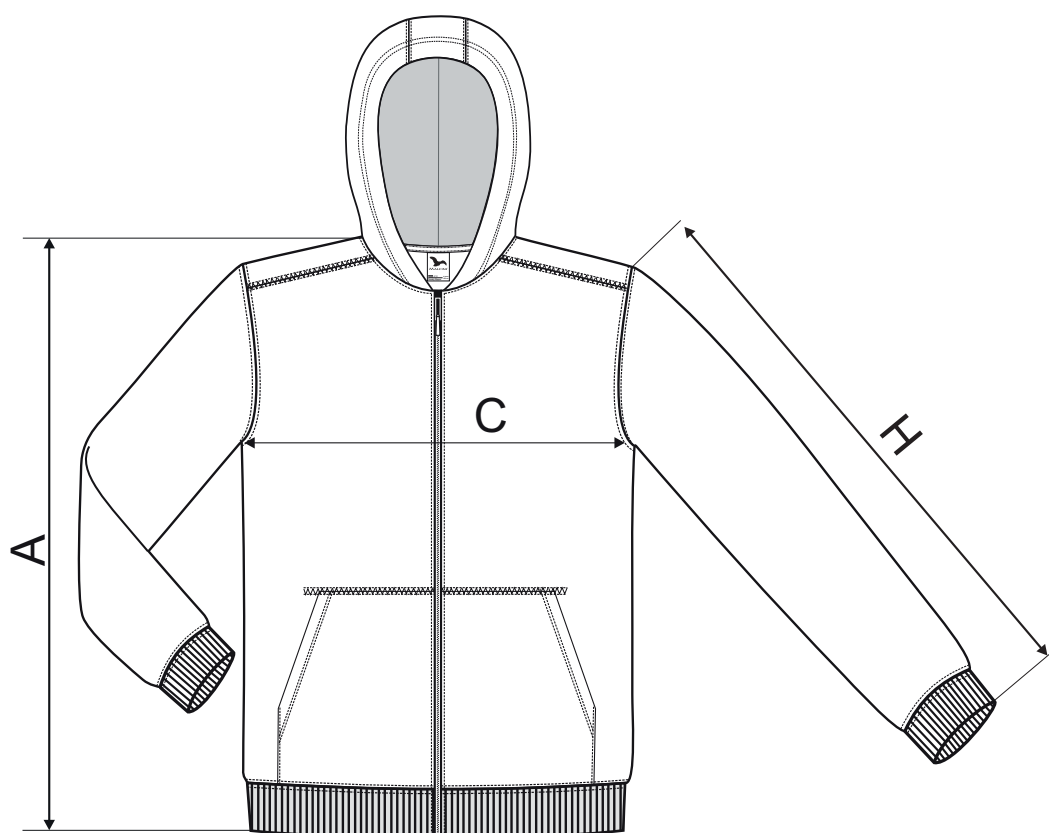

412 Trendy Zipper

SIZE SPECIFICATION [cm] **NEW**

size	6	8	10	12
A	47,5	53	59	65
C	36	39	42	45
H	46,5	51	55,5	60

SIZE SPECIFICATION [cm] **ORIGINAL**

size	6	8	10	12
A	47	53	59	64
C	35	39	43	47
H	45	51	57	62

All size specifications listed are in cm. Accepted tolerance of up to $\pm 5\%$.

STANDARD
100
PG020 153249
OETI

amfori 
Trade with purpose