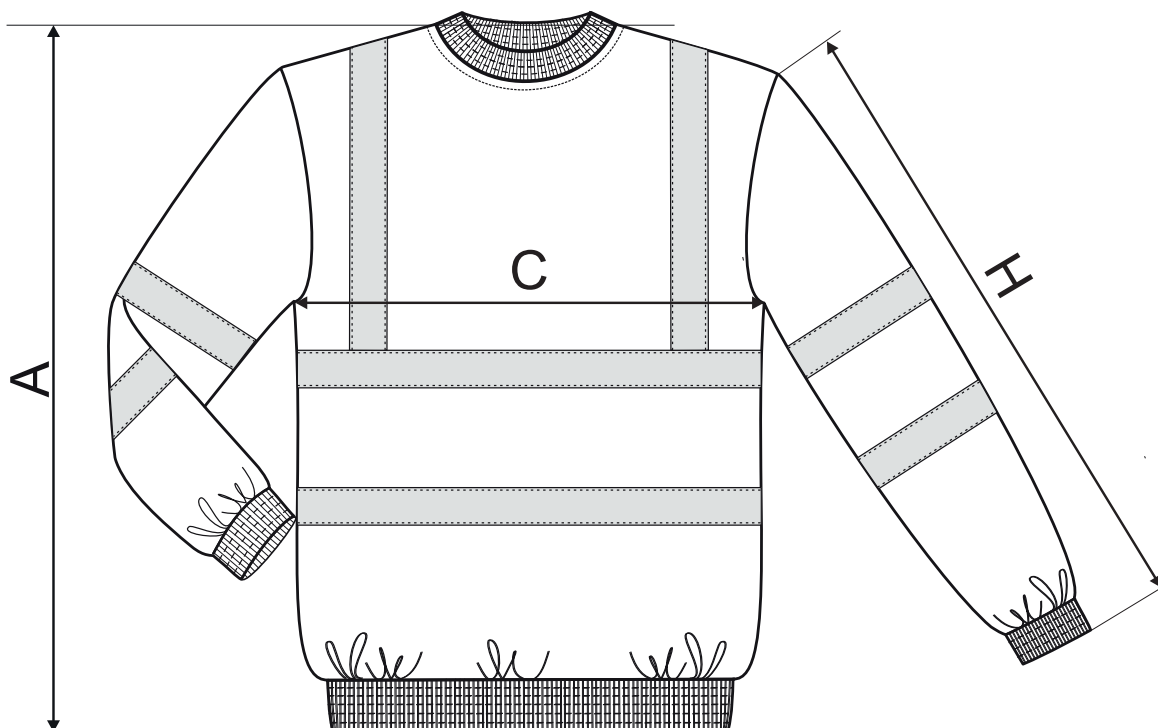

▶ HV ESSENTIAL 4V6

♂ Working jacket

NEW

size [cm]	M	L	XL	2XL	3XL
A	72	74	76	78	80
C	58	62	66	71	77
H	63	65	67	69	71

ORIGINAL

size [cm]	M	L	XL	2XL	3XL
A	72	74	76	78	80
C	58	62	66	70	74
H	63	64	65,5	67	68,5

All size specifications listed are in cm. Accepted tolerance of up to +/- 5%.