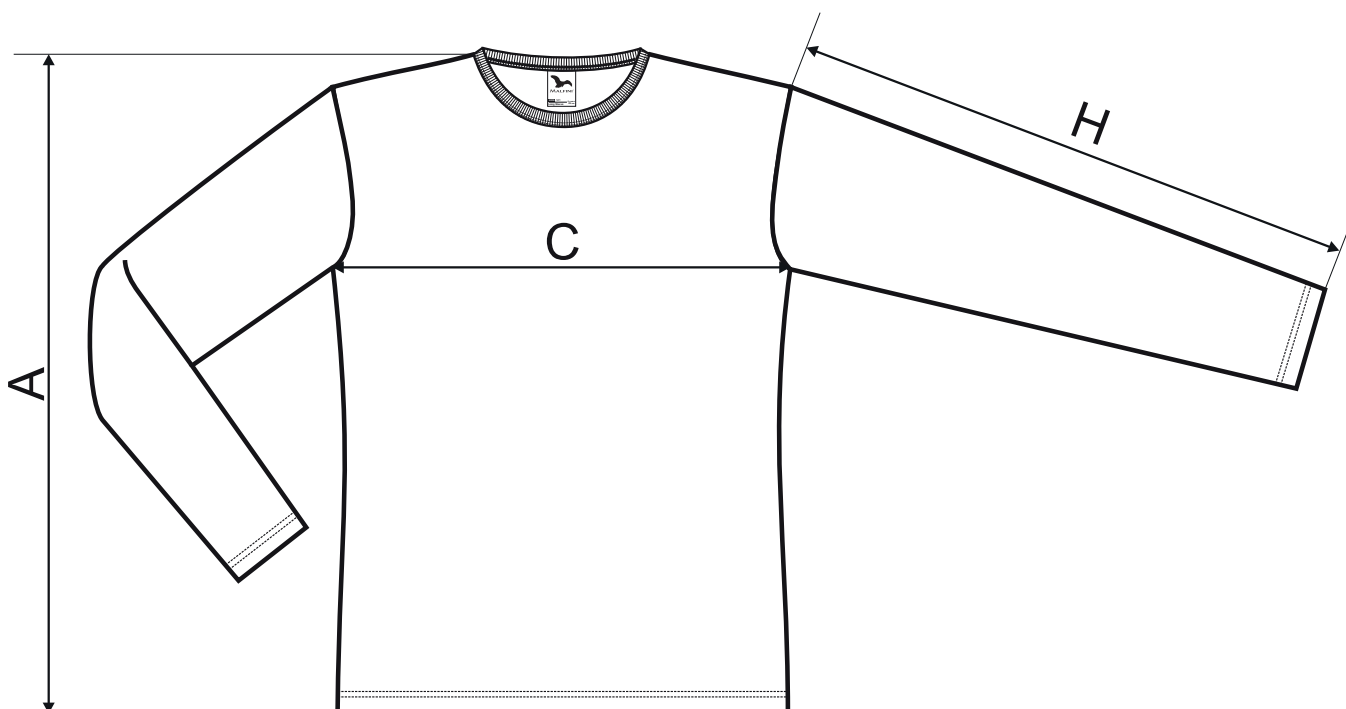

121 FIT-T LS

SIZE SPECIFICATION [cm] NEW

size	4	6	8	10	12
A	43	46	52	58	64
C	32	35	38	41	44
H	41	44,5	48	52,5	57

All size specifications listed are in cm. Accepted tolerance of up to ± 5%.

Barva 12 / Colour 12: