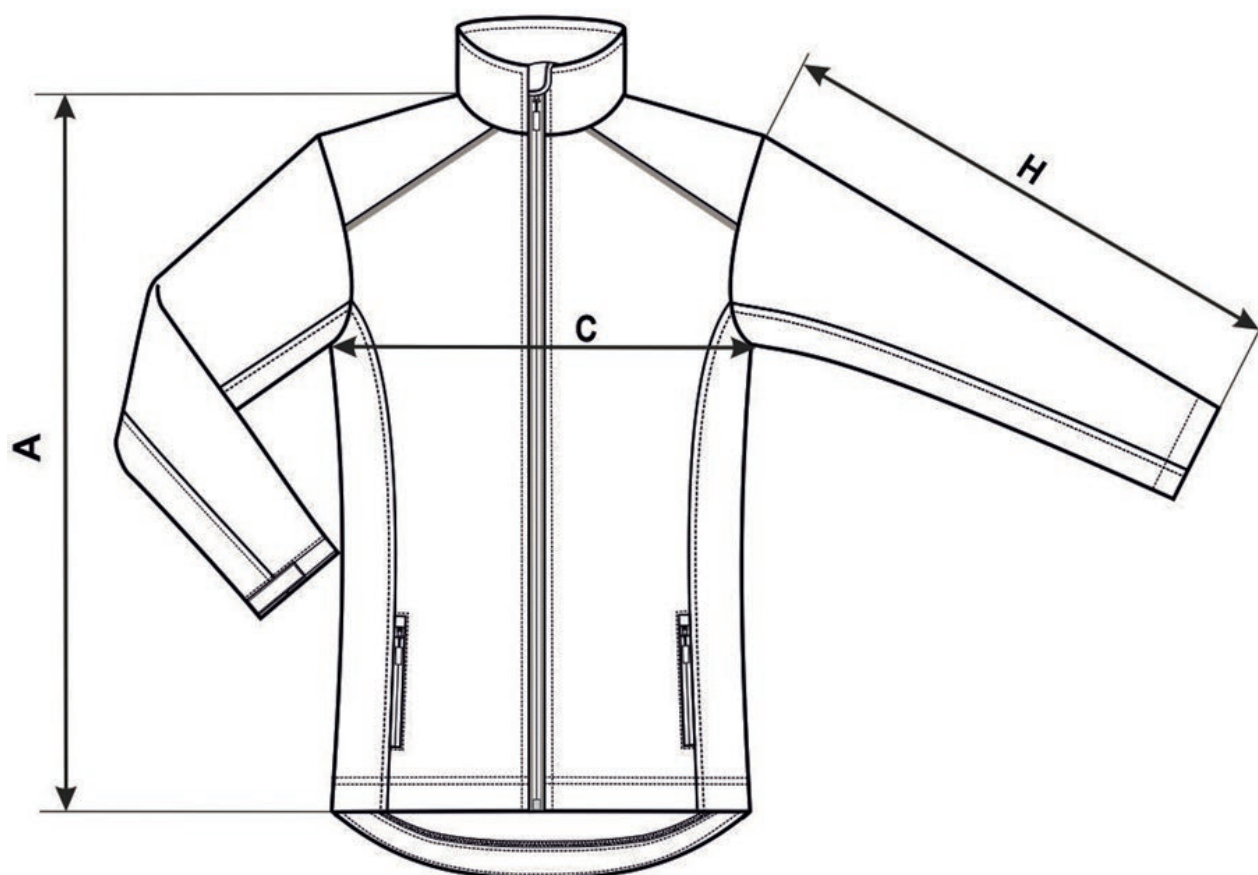

536 Valley ♂

SIZE SPECIFICATION [cm]

size	S	M	L	XL	2XL	3XL
A	70	72	74	76	78	80
C	51	55	59	63	68	74
H	64	65,5	67	68,5	70	71,5

All size specifications listed are in cm. Accepted tolerance of up to $\pm 5\%$.