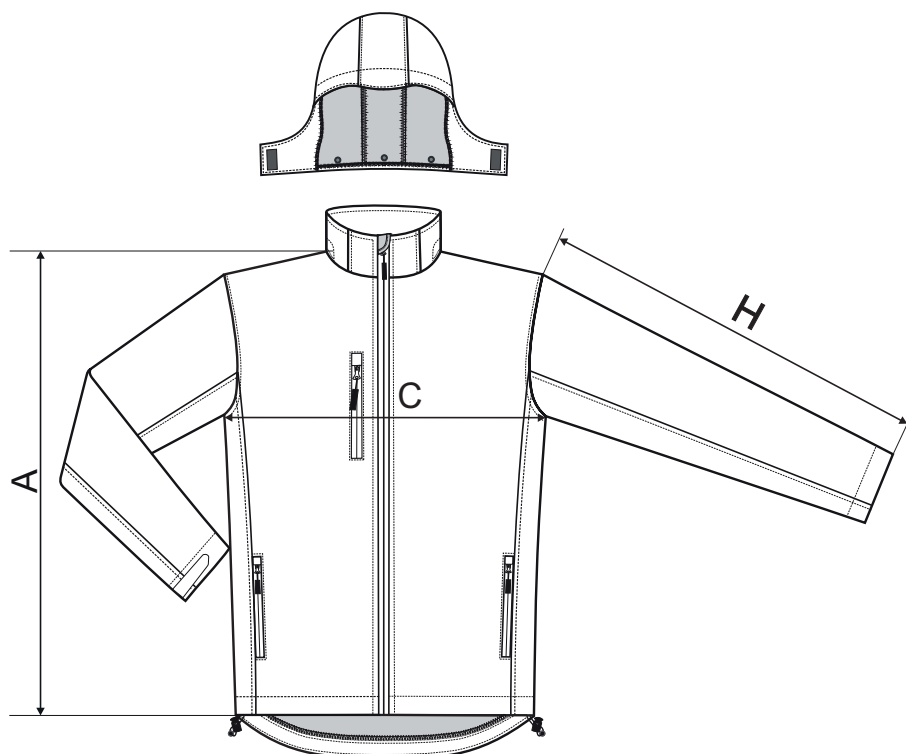

522 Performance $\text{\textcircled{M}}$

SIZE SPECIFICATION [cm]

NEW

size	S	M	L	XL	2XL	3XL	4XL
A	69	71,5	74	76,5	79	81,5	84
C	51	55	59	63	68	74	80
H	63	65	67	69	71	73	75

SIZE SPECIFICATION [cm]

ORIGINAL

size	S	M	L	XL	2XL	3XL
A	69	71	74	77	80	81
C	50	54	59	63	67	73
H	63	65	67	69	71	71

All size specifications listed are in cm. Accepted tolerance of up to $\pm 5\%$.

STANDARD
100
PG020 153249
OETI

amfori 
Trade with purpose