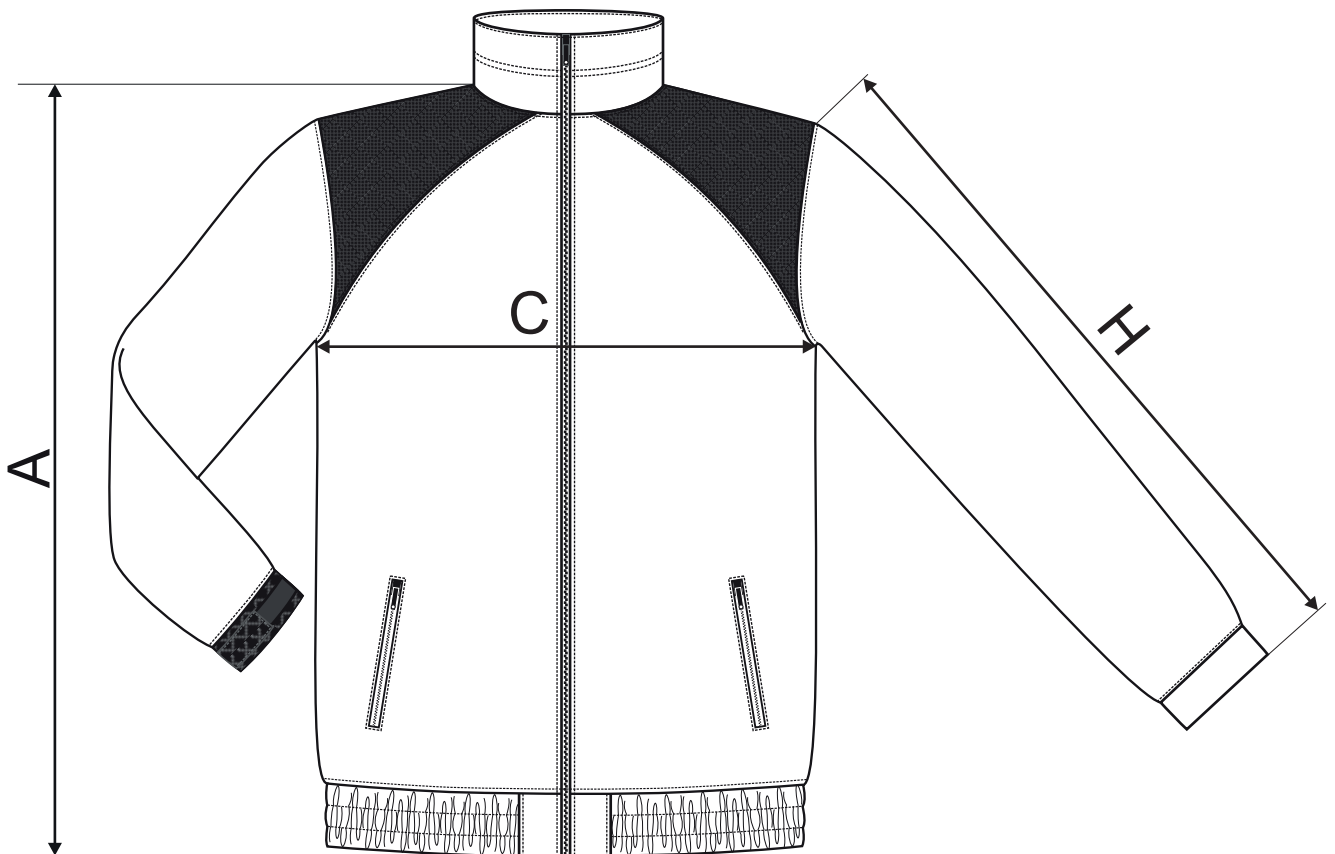

▶ JACKET HI-Q 506

♂ Fleece

NEW

size [cm]	S	M	L	XL	2XL	3XL
A	69,5	72	74,5	77	79,5	82
C	52	56	60	64	69	75
H	64,5	65,5	67	68,5	70	71,5

All size specifications listed are in cm. Accepted tolerance of up to +/- 5%.