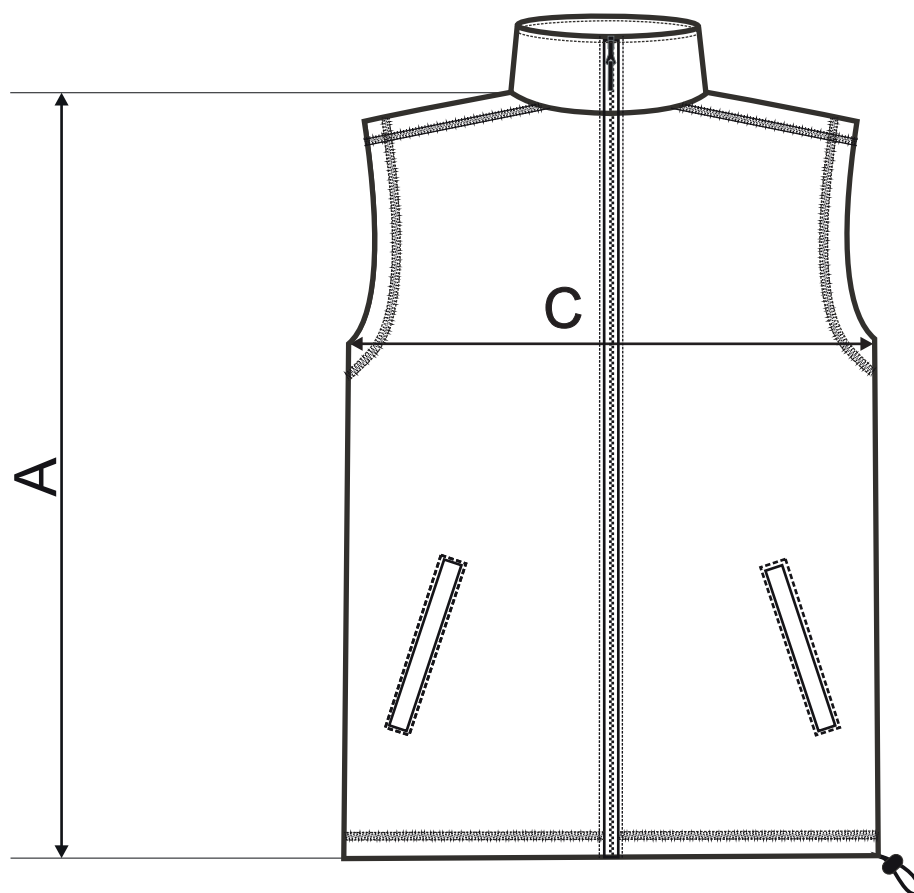

▶ NEXT 518

♂ Fleece

NEW

size [cm]	XS	S	M	L	XL	2XL	3XL	4XL
A	63,5	65,5	67,5	69,5	71,5	73,5	75,5	77,5
C	44	48	52	56	60	65	71	77

ORIGINAL

size [cm]	XS	S	M	L	XL	2XL	3XL	4XL
A	63	65	67	69	71	73	75	77
C	44	48	52	56	60	66	71	77

All size specifications listed are in cm. Accepted tolerance of up to +/- 5%.

STANDARD
100
PG020 140670
OETI

amfori 
Trade with purpose