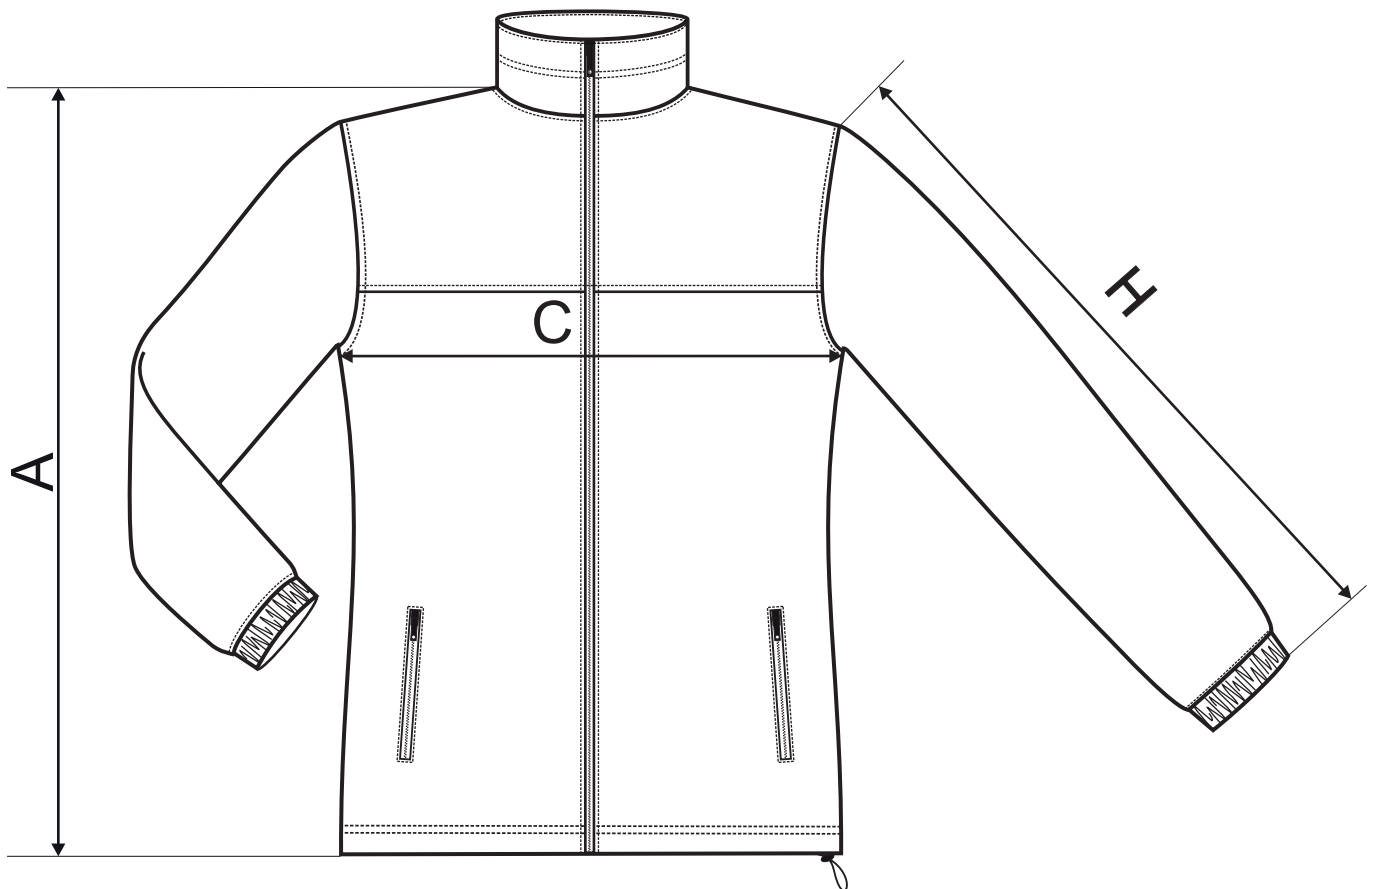

▶ JACKET 504

♀ Fleece

NEW

size [cm]	XS	S	M	L	XL	2XL
A	61	63	65	67	69	71
C	43	47	51	55	61	67
H	59,5	60,5	61,5	62,5	63,5	64,5

ORIGINAL

size [cm]	XS	S	M	L	XL	2XL
A	62	63	65	66	68	71
C	44	48	52	56	62	68
H	61	61	62	62	63	64

All size specifications listed are in cm. Accepted tolerance of up to +/- 5%.

STANDARD
100
PG020 140670
OETI

amfori 
Trade with purpose