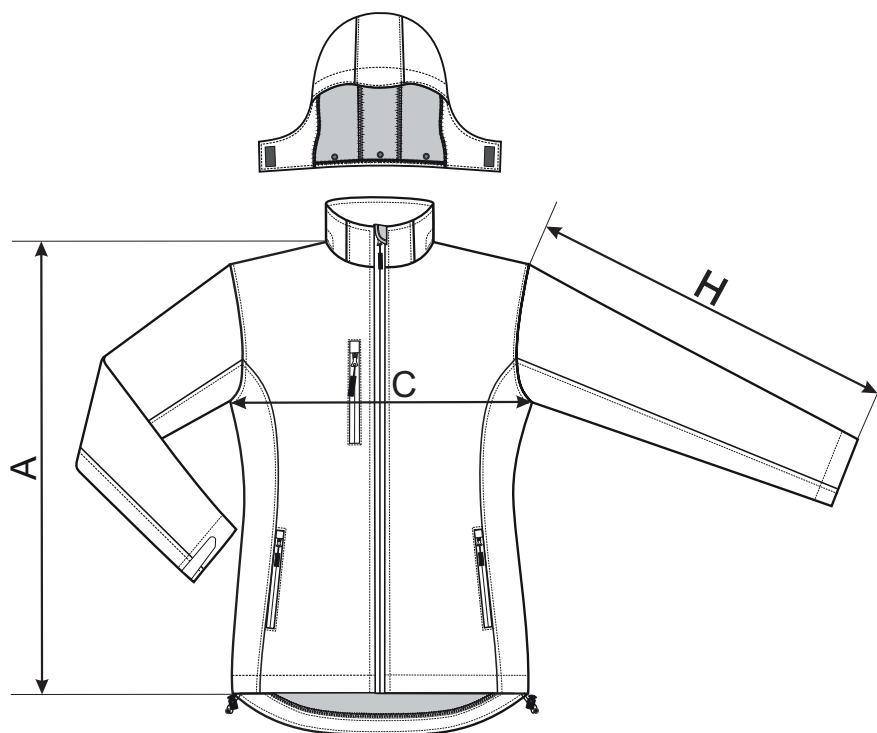

521 Performance ♀

SIZE SPECIFICATION [cm]

NEW

size	XS	S	M	L	XL	2XL	3XL
A	60	62,5	65	67,5	70	72,5	75
C	46	49	53	57	63	69	75
H	58,5	59,5	60,5	61,5	62,5	63,5	64,5

SIZE SPECIFICATION [cm]

ORIGINAL

size	XS	S	M	L	XL	2XL
A	61	63	65	67,5	70	71
C	46	50	54	58	64	70
H	58	59	60	61	63	64

All size specifications listed are in cm. Accepted tolerance of up to $\pm 5\%$.

STANDARD
100
PG020 153249
OETI

amfori 
Trade with purpose