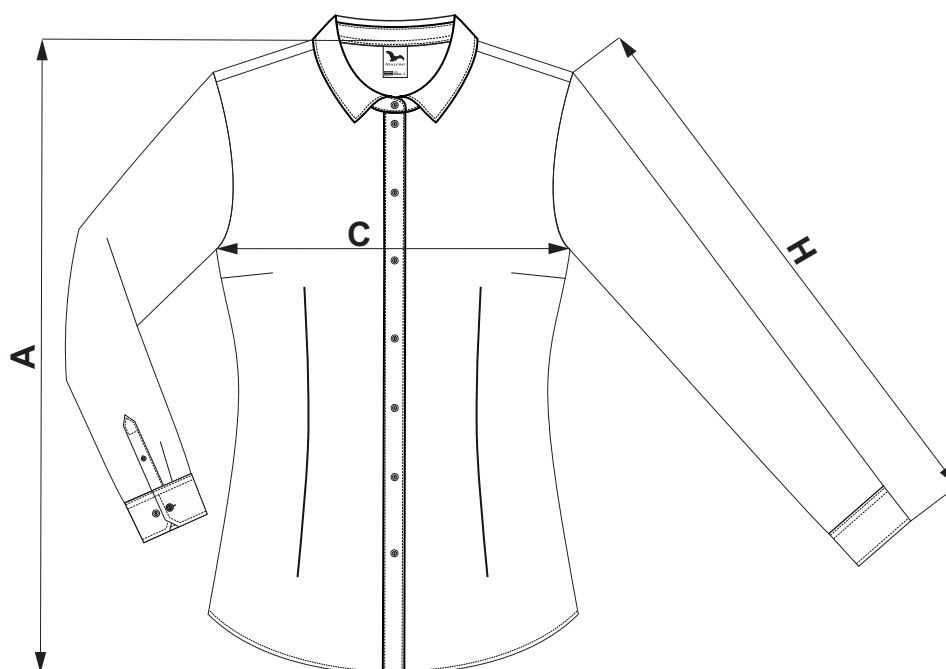

229 Style LS ♀

SIZE SPECIFICATION [cm]

NEW

size	S	M	L	XL	2XL
A	69	71	73	75	77
C	46	50	54	60	66
H	60	61	62	63	64

SIZE SPECIFICATION [cm]

ORIGINAL

size	XS	S	M	L	XL	2XL
A	66	68	70	72	74	76
C	43	47	51	55	60	66
H	60	62	62	64	66	68

All size specifications listed are in cm. Accepted tolerance of up to $\pm 5\%$.

STANDARD
100
PG020 153249
OETI

amfori 
Trade with purpose