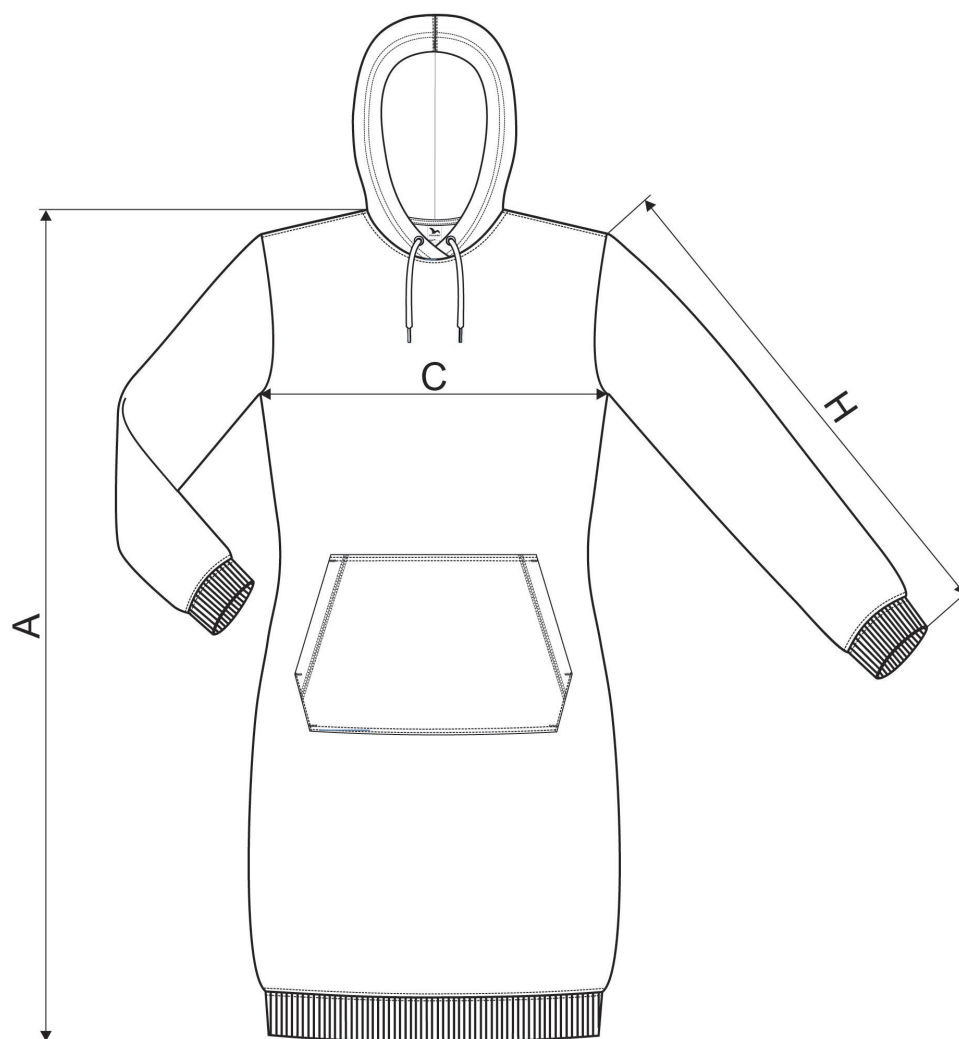

419 Snap ♀

SIZE SPECIFICATION [cm]

size	S	M	L	XL	2XL
A	88	90	92	94	96
C	48	52	56	62	68
H	63	64	65	66	67
E	46,5	50,5	55	59,5	65

All size specifications listed are in cm. Accepted tolerance of up to ± 5%.

STANDARD
100
PG020 153249
OETI